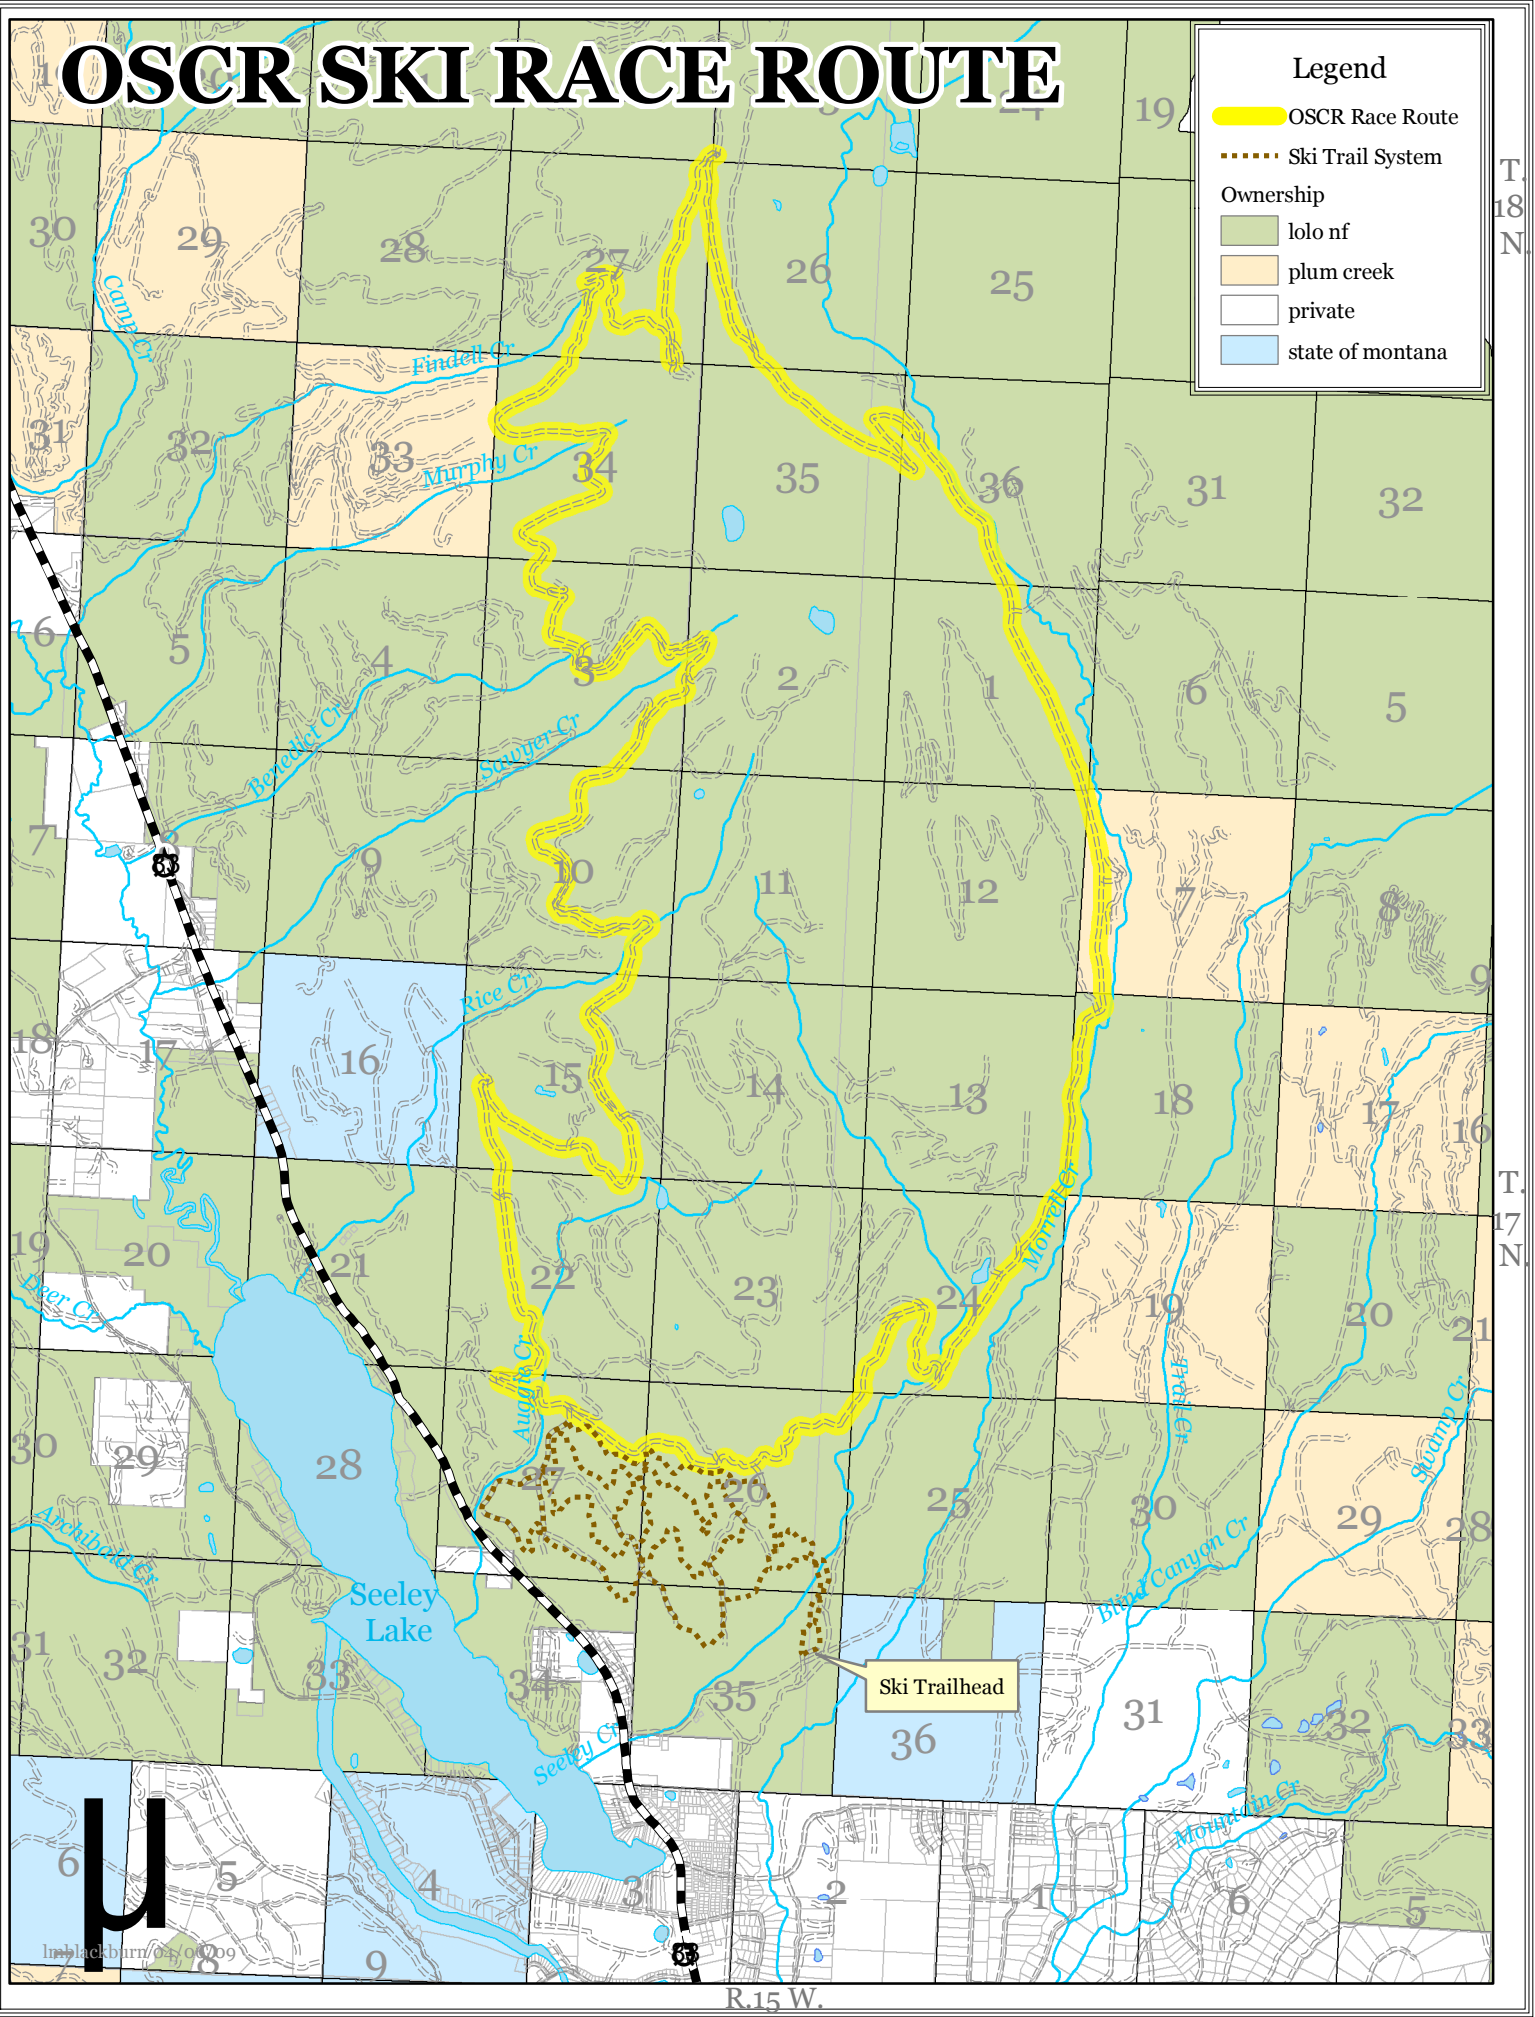

OSCR SKI RACE ROUTE

Legend

- OSCR Race Route
- Ski Trail System
- Ownership**
 - lolo nf
 - plum creek
 - private
 - state of montana

blackburn/04.09.2009

R.15 W.